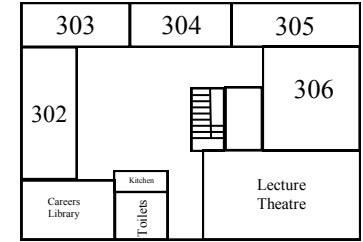

St. Anselm's College

Edmund Rice Academy Trust

Room Plan

6th. Form Block

Lower Yard

6th. Form Block Ground Floor

Ground - 503 & 504 (Biology)
Below - 501 & 502 (Physics)
Above - 505 & 506 (Chemistry)
Top Floor - 507 & 508 (Science)

Upper Yard

MFL Block

Main Building

Ground Floor

Main Entrance
Main Office
Finance
Secretary
Headmaster
Deputy Head (Pastoral)
Deputy Head (Curriculum)
Ladies Toilets
Boys Toilets
Hall, Stage
Dining Room
Conservatory

Music Block

Office
Toilets

Rooms

Ground Floor 801 & 802
First Floor 803 & 804
Second Floor 805, 806 & 807

Food Hub

Store Rooms
Toilet

Rooms

Design Cube
Food Hub

6th. Form Block

Ground Floor

Careers Library
Toilets
Lecture Theatre

Rooms

302, 303, 304, 305 & 306

First Floor

Head of Sixth Form
Library
Office
Toilets

Rooms