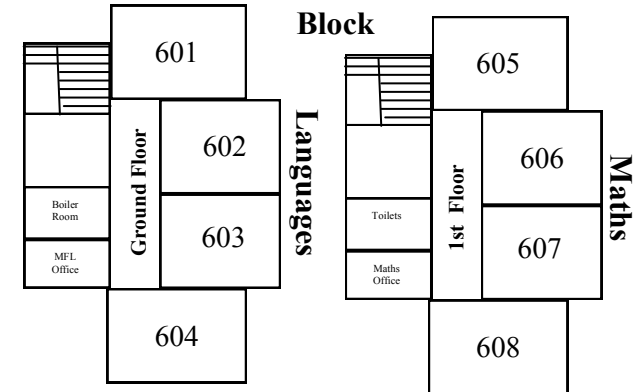

St. Anselm's College

Edmund Rice Academy Trust

Room Plan

6th. Form Block

Lower Yard

6th. Form Block Ground Floor

Ground - 503 & 504 (Biology)
Below - 501 & 502 (Physics)
Above - 505 & 506 (Chemistry)
Top Floor - 507 & 508 (Science)

Upper Yard

MFL Block

Main Building

Ground Floor

Main Entrance
Main Office
Finance
Secretary
Headmaster
Deputy Head (Pastoral)
Deputy Head (Curriculum)
Ladies Toilets
Boys Toilets
Hall, Stage
Dining Room
Conservatory