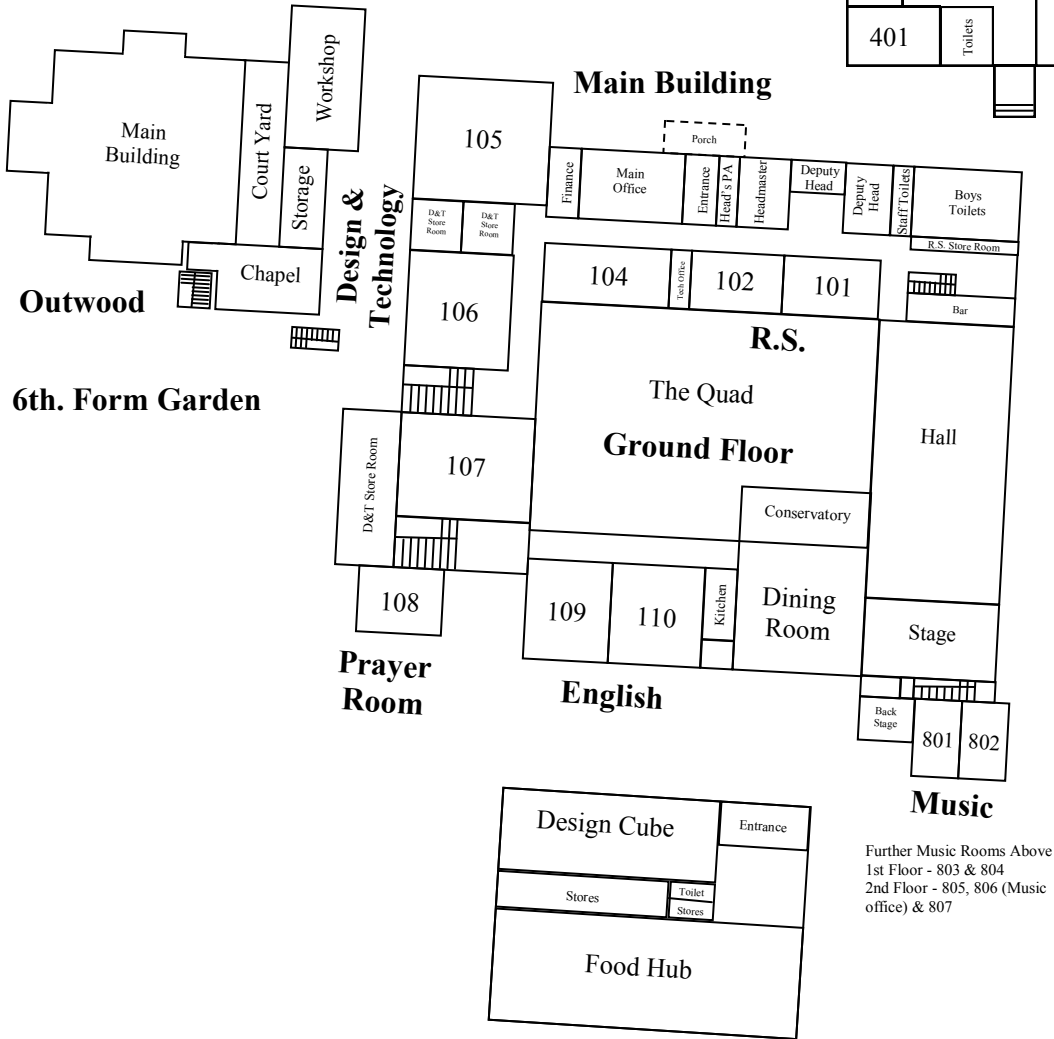

St. Anselm's College

Edmund Rice Academy Trust

Room Plan

6th. Form Block

Lower Yard

6th. Form Block Ground Floor

Ground - 503 & 504 (Biology)
Below - 501 & 502 (Physics)
Above - 505 & 506 (Chemistry)
Top Floor - 507 & 508 (Science)

Upper Yard

MFL Block

Main Building

Ground Floor

Main Entrance
Main Office
Finance
Secretary
Headmaster
Deputy Head (Pastoral)
Deputy Head (Curriculum)
Ladies Toilets
Boys Toilets
Hall, Stage
Dining Room
Conservatory

Rooms

101 & 102 - Religious Studies
104, 105, 106, 107 - Design and Technology
108 - Prayer Room
109 & 110 - English Rooms

Second Floor

Staff Room
HOY Office
KS Office
Male & Female Toilets
English Office
Humanities Office
Server Room
ICT Office
Finance Office
SEN Office
Staff Kitchen

Music Block

Office
Toilets

Rooms

Ground Floor 801 & 802
First Floor 803 & 804
Second Floor 805, 806 & 807

Food Hub

Store Rooms
Toilet

Rooms

Design Cube
Food Hub