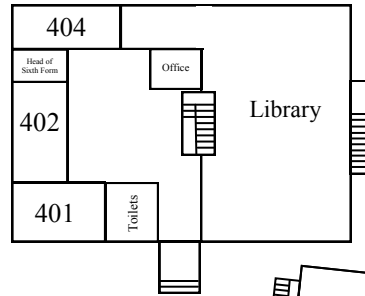

St. Anselm's College

Edmund Rice Academy Trust

Room Plan

6th. Form Block

Lower Yard

6th. Form Block Ground Floor

Ground - 503 & 504 (Biology)
Below - 501 & 502 (Physics)
Above - 505 & 506 (Chemistry)
Top Floor - 507 & 508 (Science)

Upper Yard

MFL Block

Main Building

Ground Floor

Main Entrance
Main Office
Finance
Secretary
Headmaster
Deputy Head (Pastoral)
Deputy Head (Curriculum)
Ladies Toilets
Boys Toilets
Hall, Stage
Dining Room
Conservatory

6th. Form Block

Ground Floor

Careers Library
Toilets
Lecture Theatre

Rooms

302, 303, 304, 305 & 306

First Floor

Head of Sixth Form
Library
Office
Toilets

Rooms