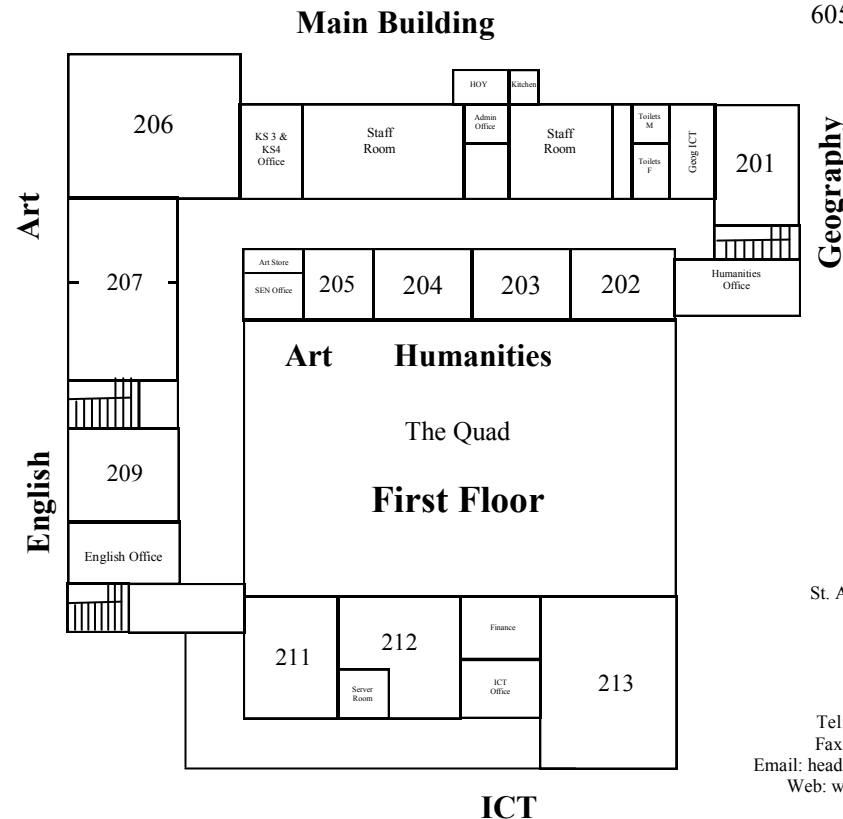

Main Building

Ground Floor

Main Entrance
Main Office
Finance
Secretary
Headmaster
Deputy Head (Pastoral)
Deputy Head (Curriculum)
Ladies Toilets
Boys Toilets
Hall, Stage
Dining Room
Conservatory

Rooms

101 & 102 - Religious Studies
104, 105, 106, 107 - Design and Technology
108 - Prayer Room
109 & 110 - English Rooms

Second Floor

Staff Room
HOY Office
KS Office
Male & Female Toilets
English Office
Humanities Office
Server Room
ICT Office
Finance Office
SEN Office
Staff Kitchen

Rooms

201 & 202 - Geography
203 - Classics
204 - History
205, 206, & 207 - Art
209 & 211 - English
212 & 213 - ICT

Science Block

Prep Rooms
Offices
Toilets

Rooms

Basement 501 & 502
Ground Floor 503 & 504
First Floor 505 & 506
Second Floor 507 & 508

Gymnasium

Multi Gym
Office
Toilets
Changing Rooms

Rooms

701

Sports Hall

Office
Toilets
Changing Rooms

Rooms

702

Music Block

Office
Toilets

Rooms

Ground Floor 801 & 802
First Floor 803 & 804
Second Floor 805, 806 & 807

Food Hub

Store Rooms
Toilet

Rooms

Design Cube
Food Hub

MFL Block

Ground Floor
Languages Office
Staff Toilets

Rooms

601, 602, 603 & 604

First Floor

Maths Office
Student Toilets

Rooms

605, 606, 607 & 608

6th. Form Block

Ground Floor

Careers Library
Toilets
Lecture Theatre

Rooms

302, 303, 304, 305 & 306

First Floor

Head of Sixth Form
Library
Office
Toilets

Rooms

401, 402, 404 & 405

Outwood

Under Construction

St. Anselm's College
Manor Hill
Birkenhead
Wirral
CH43 1UQ

Tel: 0151 652 1408
Fax: 0151 652 1957
Email: headmaster@st-anselms.com
Web: www.st-anselms.com